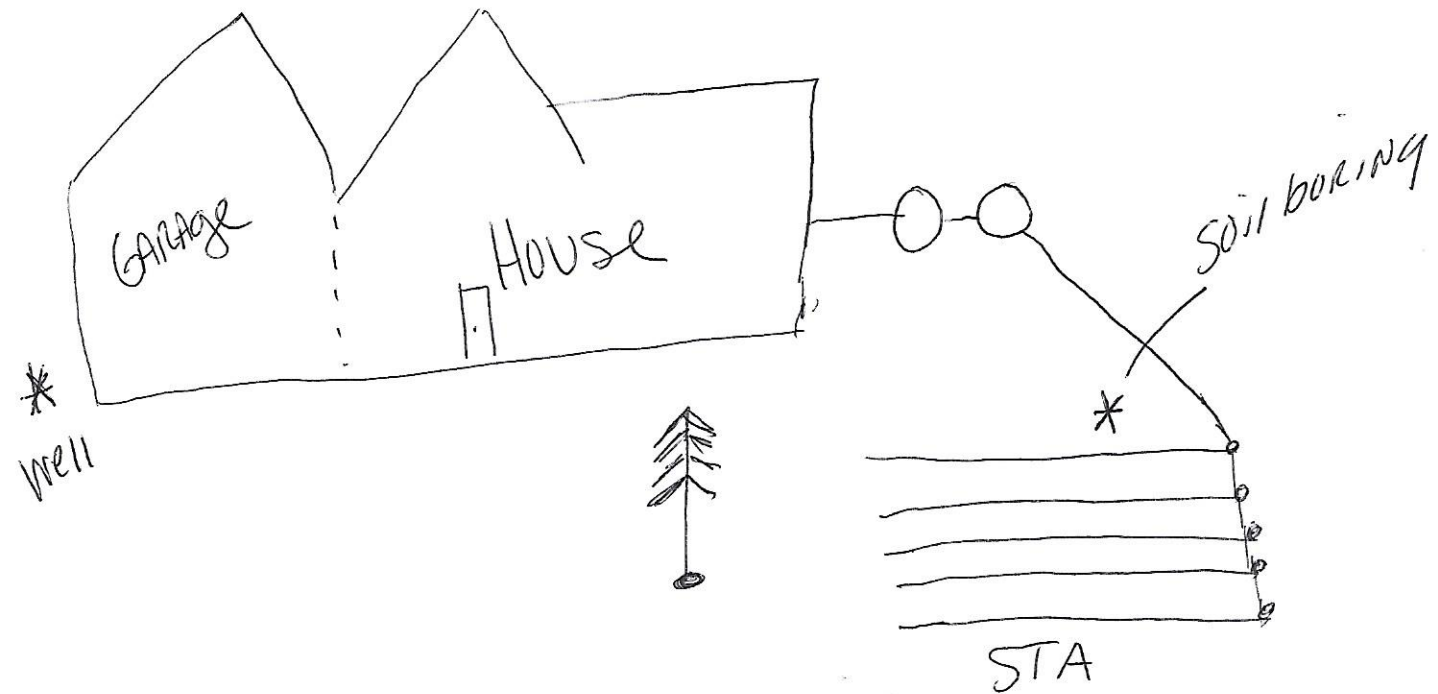

NOTE

SERVICE ONCE A YEAR:

1987 SYSTEM

1250 SEPTIC

1000 PUMP TANK

4720 Wild CANYON TR.

WDBY, MN