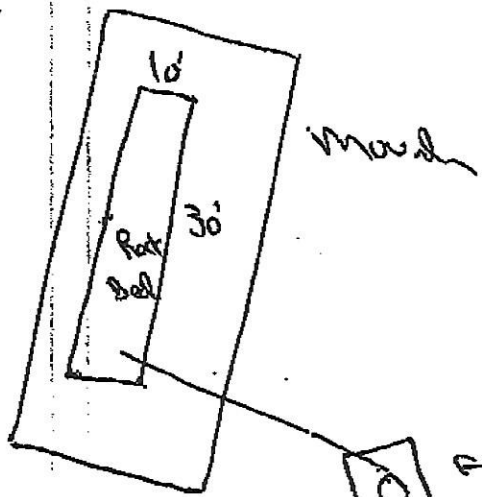

9066 31st St
Lake Elmo, Mo.

2
3
10
11

← 1000 Gal. Pump Tank

← 2 1000 Gallon Tanks

Set 40
PVC PIPE