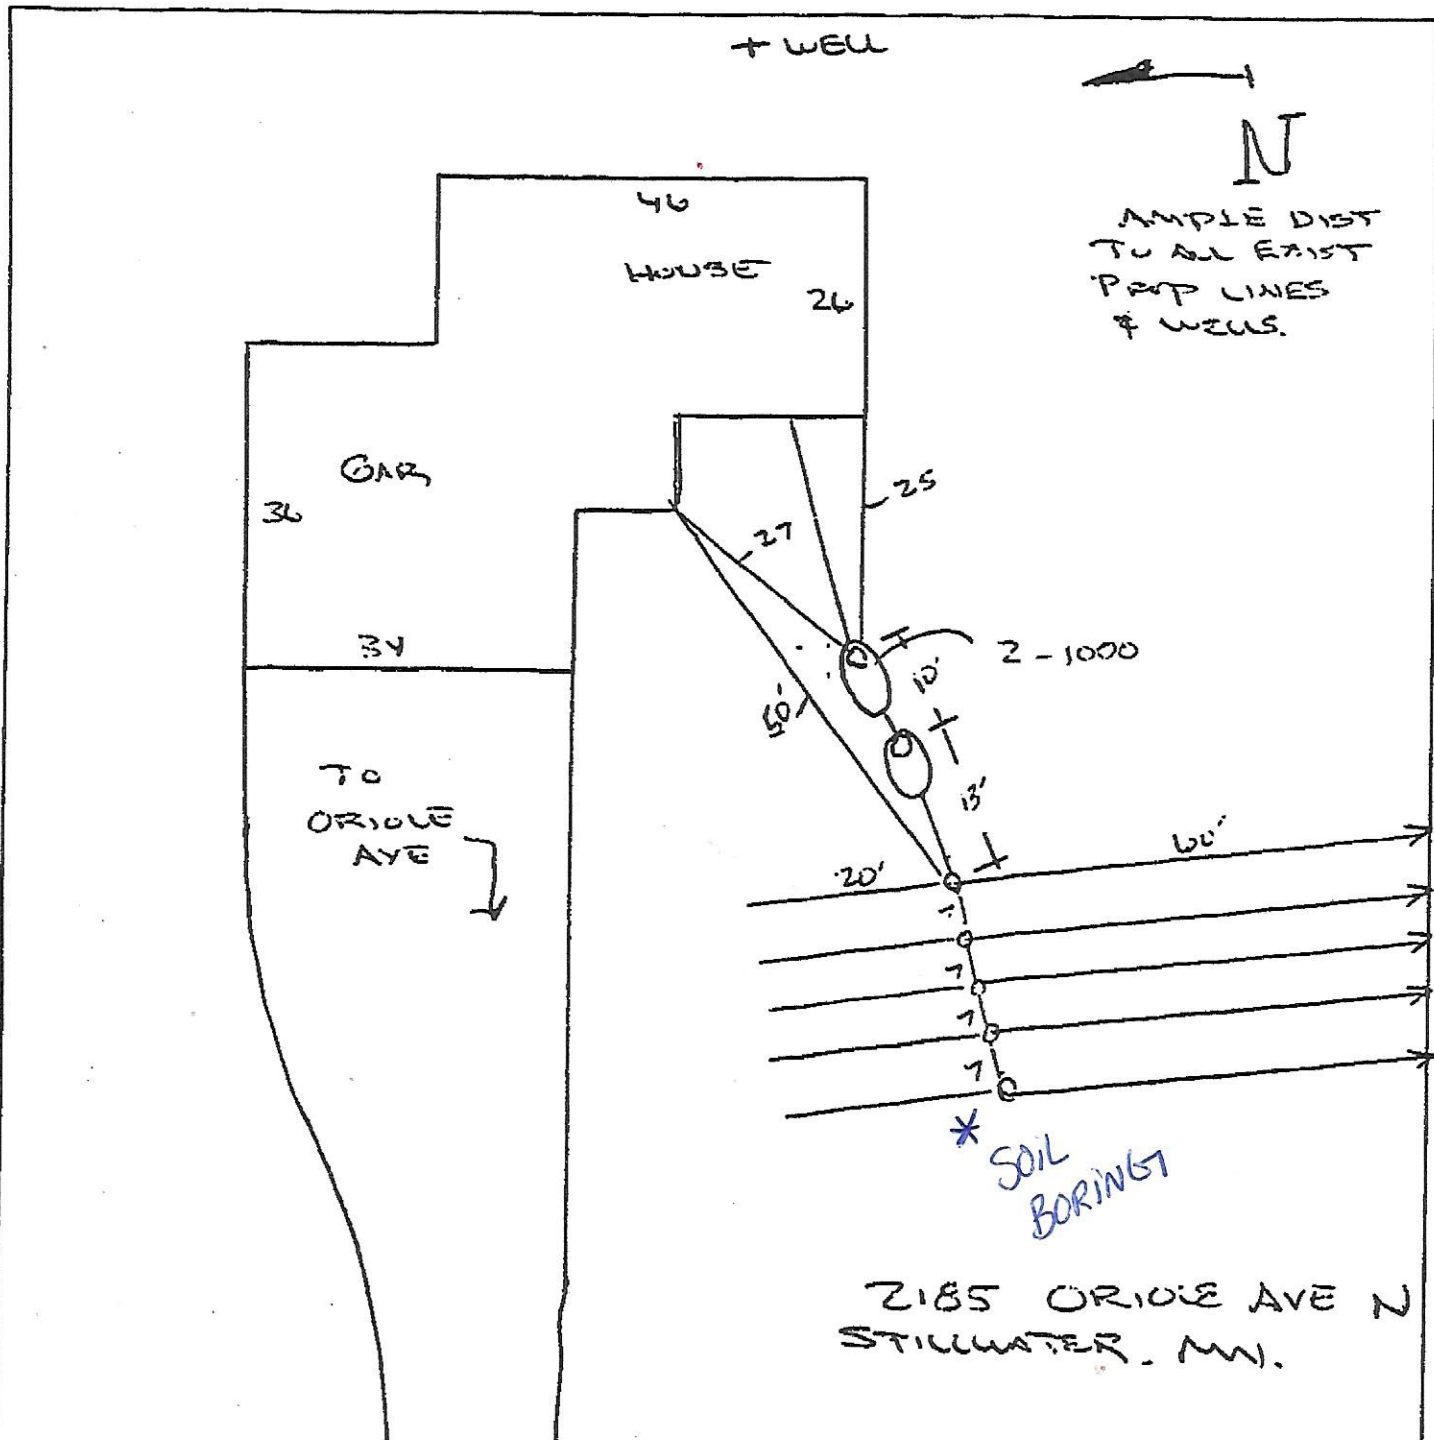

J.A. CHAVES EXCAVATING
 1077 Omaha Avenue North
 STILLWATER, MINNESOTA 55082
 (612) 436-7732 or 436-7899

JOB JEFFERSON HOMES

STREET NO. PERMIT # 9893067 OF _____

CALCULATED BY J CHAVES DATE _____

CHECKED BY # 815 DATE _____

SCALE 1" = 20'

2185 ORIOLE AVE N
 STILLWATER, MN.